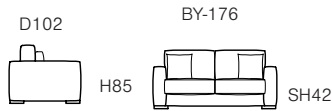

Modular components are available in left (L) or right (R) facing configurations and (C) indicates corner unit.

Armchairs, Sofas and Ottomans

2 Seater	3 Seater	Ottoman
 <p>176 102 BY-176</p>	 <p>243 102 BY-243</p>	 <p>73 73 BY-73-O</p>
 <p>196 102 BY-196</p>	 <p>279 102 BY-279</p>	 <p>83 83 BY-83-O</p>
 <p>216 102 BY-216</p>		 <p>93 93 BY-93-O</p>
	 <p>236 102 BY-236</p>	 <p>103 103 BY-103-O</p>