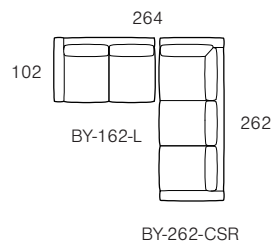

Modular components are available in left (L) or right (R) facing configurations and (C) indicates corner unit.

Armchairs, Sofas and Ottomans

2 Seater	3 Seater	Ottoman
 <p>176 102 BY-176</p>	 <p>243 102 BY-243</p>	 <p>73 73 BY-73-O</p>
 <p>196 102 BY-196</p>	 <p>279 102 BY-279</p>	 <p>83 83 BY-83-O</p>
 <p>216 102 BY-216</p>		 <p>93 93 BY-93-O</p>
	 <p>236 102 BY-236</p>	 <p>103 103 BY-103-O</p>

Modular Components

When selecting modular components, we advise selecting units from the same seat cushion size series.

Add 'L' or 'R' to the end of product codes to specify their configuration.

E.g. BY-162-L or BY-162-R

Sofa Left Arm	Sofa Left Arm	Corner Sofa Right Arm	Chaise Sofa Right	Chaise Right
 <p>162 102 BY-162-L</p>	 <p>235 102 BY-235-L</p>	 <p>102 262 BY-262-CSR</p>	 <p>102 249 BY-249-73-CHSR</p>	 <p>89 183 BY-89-CHR</p>
<i>Seat Cushion Size - 730mm</i>				
 <p>182 102 BY-182-L</p>	 <p>265 102 BY-265-L</p>	 <p>102 280 BY-280-CSR</p>	 <p>102 249 BY-249-83-CHSR</p>	 <p>97 183 BY-97-CHR</p>
<i>Seat Cushion Size - 830mm</i>				
 <p>202 102 BY-202-L</p>			 <p>102 249 BY-249-93-CHSR</p>	 <p>109 183 BY-109-CHR</p>
<i>Seat Cushion Size - 930mm</i>				

The Byron sofa range is available in a range of custom sizes and configurations.

Modular components are available in left (L) or right (R) facing configurations and (C) indicates corner unit.

Modular Examples