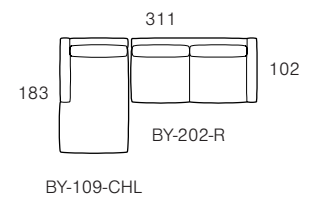

The Byron sofa range is available in a range of custom sizes and configurations.

Modular components are available in left (L) or right (R) facing configurations and (C) indicates corner unit.

Modular Examples

Notes