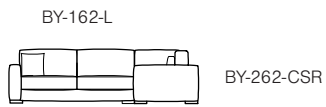

The Byron sofa range is available in a range of custom sizes and configurations.

Modular components are available in left (L) or right (R) facing configurations and (C) indicates corner unit.

Modular Examples

Notes