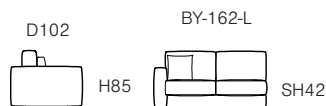

Modular Components

When selecting modular components, we advise selecting units from the same seat cushion size series.

Add 'L' or 'R' to the end of product codes to specify their configuration.

E.g. BY-162-L or BY-162-R

Sofa Left Arm	Sofa Left Arm	Corner Sofa Right Arm	Chaise Sofa Right	Chaise Right
162 102 BY-162-L	235 102 BY-235-L	102 262 BY-262-CSR	102 249 BY-249-73-CHSR	89 183 BY-89-CHR
<i>Seat Cushion Size - 730mm</i>				
182 102 BY-182-L	265 102 BY-265-L	102 280 BY-280-CSR	102 249 BY-249-83-CHSR	97 183 BY-97-CHR
<i>Seat Cushion Size - 830mm</i>				
202 102 BY-202-L			102 249 BY-249-93-CHSR	109 183 BY-109-CHR
<i>Seat Cushion Size - 930mm</i>