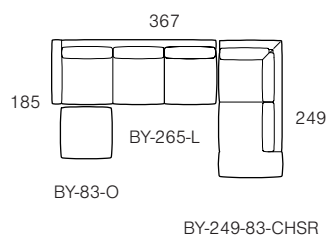

Modular components are available in left (L) or right (R) facing configurations and (C) indicates corner unit.

Armchairs, Sofas and Ottomans

2 Seater	3 Seater	Ottoman
 <p>176 102 BY-176</p>	 <p>243 102 BY-243</p>	 <p>73 73 BY-73-O</p>
 <p>196 102 BY-196</p>	 <p>279 102 BY-279</p>	 <p>83 83 BY-83-O</p>
 <p>216 102 BY-216</p>		 <p>93 93 BY-93-O</p>
	 <p>236 102 BY-236</p>	 <p>103 103 BY-103-O</p>

Modular Components

When selecting modular components, we advise selecting units from the same seat cushion size series.

Add 'L' or 'R' to the end of product codes to specify their configuration.

E.g. BY-162-L or BY-162-R

Sofa Left Arm	Sofa Left Arm	Corner Sofa Right Arm	Chaise Sofa Right	Chaise Right
 <p>162 102 BY-162-L</p>	 <p>235 102 BY-235-L</p>	 <p>102 262 BY-262-CSR</p>	 <p>102 249 BY-249-73-CHSR</p>	 <p>89 183 BY-89-CHR</p>
<i>Seat Cushion Size - 730mm</i>				
 <p>182 102 BY-182-L</p>	 <p>265 102 BY-265-L</p>	 <p>102 280 BY-280-CSR</p>	 <p>102 249 BY-249-83-CHSR</p>	 <p>97 183 BY-97-CHR</p>
<i>Seat Cushion Size - 830mm</i>				
 <p>202 102 BY-202-L</p>			 <p>102 249 BY-249-93-CHSR</p>	 <p>109 183 BY-109-CHR</p>
<i>Seat Cushion Size - 930mm</i>				

The Byron sofa range is available in a range of custom sizes and configurations.

Modular components are available in left (L) or right (R) facing configurations and (C) indicates corner unit.

Modular Examples