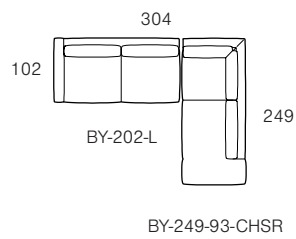

The Byron sofa range is available in a range of custom sizes and configurations.

Modular components are available in left (L) or right (R) facing configurations and (C) indicates corner unit.

Modular Examples

Notes