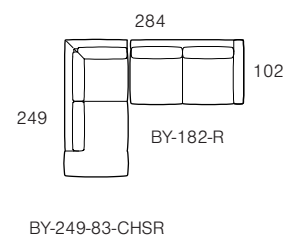

Modular components are available in left (L) or right (R) facing configurations and (C) indicates corner unit.

Armchairs, Sofas and Ottomans

2 Seater	3 Seater	Ottoman
 <p>176 102 BY-176</p>	 <p>243 102 BY-243</p>	 <p>73 73 BY-73-O</p>
 <p>196 102 BY-196</p>	 <p>279 102 BY-279</p>	 <p>83 83 BY-83-O</p>
 <p>216 102 BY-216</p>		 <p>93 93 BY-93-O</p>
	 <p>236 102 BY-236</p>	 <p>103 103 BY-103-O</p>

Modular Components

When selecting modular components, we advise selecting units from the same seat cushion size series.

Add 'L' or 'R' to the end of product codes to specify their configuration.

E.g. BY-162-L or BY-162-R

Sofa Left Arm	Sofa Left Arm	Corner Sofa Right Arm	Chaise Sofa Right	Chaise Right
 <p>162 102 BY-162-L</p>	 <p>235 102 BY-235-L</p>	 <p>102 262 BY-262-CSR</p>	 <p>102 249 BY-249-73-CHSR</p>	 <p>89 183 BY-89-CHR</p>
<i>Seat Cushion Size - 730mm</i>				
 <p>182 102 BY-182-L</p>	 <p>265 102 BY-265-L</p>	 <p>102 280 BY-280-CSR</p>	 <p>102 249 BY-249-83-CHSR</p>	 <p>97 183 BY-97-CHR</p>
<i>Seat Cushion Size - 830mm</i>				
 <p>202 102 BY-202-L</p>			 <p>102 249 BY-249-93-CHSR</p>	 <p>109 183 BY-109-CHR</p>
<i>Seat Cushion Size - 930mm</i>				

The Byron sofa range is available in a range of custom sizes and configurations.

Modular components are available in left (L) or right (R) facing configurations and (C) indicates corner unit.

Modular Examples