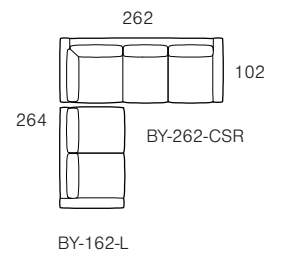

Modular components are available in left (L) or right (R) facing configurations and (C) indicates corner unit.

Armchairs, Sofas and Ottomans

2 Seater	3 Seater	Ottoman
 <p>176 102 BY-176</p>	 <p>243 102 BY-243</p>	 <p>73 73 BY-73-O</p>
 <p>196 102 BY-196</p>	 <p>279 102 BY-279</p>	 <p>83 83 BY-83-O</p>
 <p>216 102 BY-216</p>		 <p>93 93 BY-93-O</p>
	 <p>236 102 BY-236</p>	 <p>103 103 BY-103-O</p>

Modular Components

When selecting modular components, we advise selecting units from the same seat cushion size series.

Add 'L' or 'R' to the end of product codes to specify their configuration.

E.g. BY-162-L or BY-162-R

Sofa Left Arm	Sofa Left Arm	Corner Sofa Right Arm	Chaise Sofa Right	Chaise Right
 <p>162 102 BY-162-L</p>	 <p>235 102 BY-235-L</p>	 <p>102 262 BY-262-CSR</p>	 <p>102 249 BY-249-73-CHSR</p>	 <p>89 183 BY-89-CHR</p>
<i>Seat Cushion Size - 730mm</i>				
 <p>182 102 BY-182-L</p>	 <p>265 102 BY-265-L</p>	 <p>102 280 BY-280-CSR</p>	 <p>102 249 BY-249-83-CHSR</p>	 <p>97 183 BY-97-CHR</p>
<i>Seat Cushion Size - 830mm</i>				
 <p>202 102 BY-202-L</p>			 <p>102 249 BY-249-93-CHSR</p>	 <p>109 183 BY-109-CHR</p>
<i>Seat Cushion Size - 930mm</i>				

The Byron sofa range is available in a range of custom sizes and configurations.

Modular components are available in left (L) or right (R) facing configurations and (C) indicates corner unit.

Modular Examples