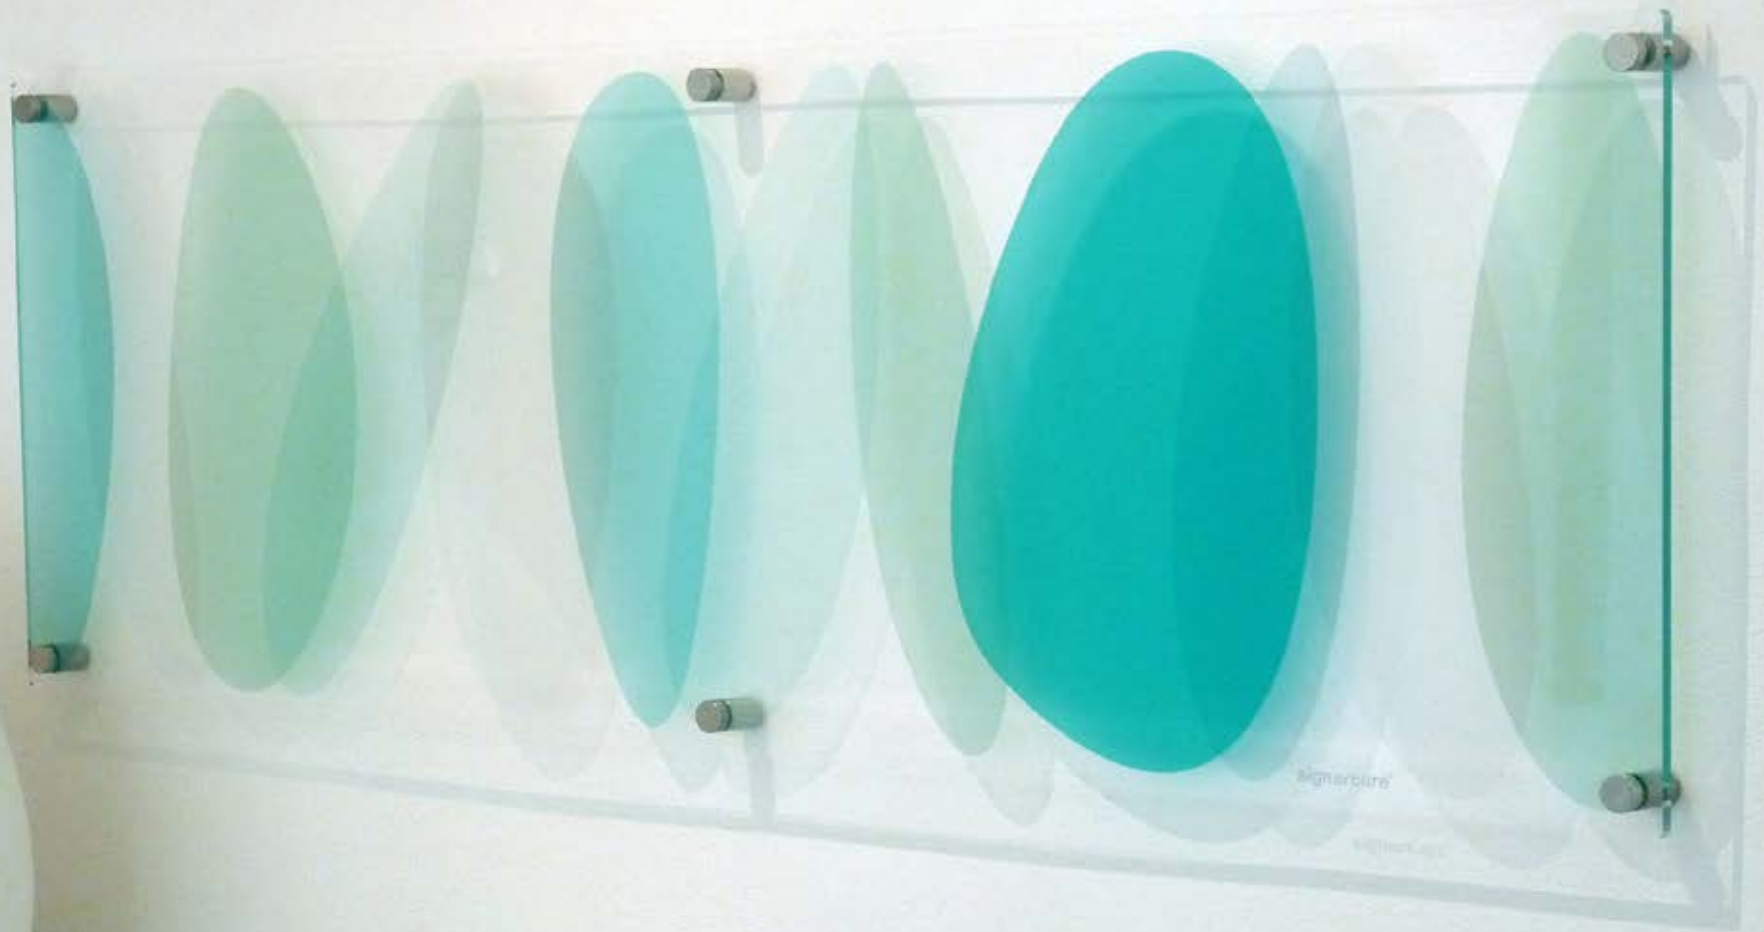

coshliving

signature[®]
bespoke innovation for inside + out

coshliving

signature[®]
bespoke innovation for inside + out

each signature artwork is created *bespoke, to order*, in the exact **dimensions** and **colourway** you specify for your space or project
// 'burrawang' 82 triptych 3 x 600 x 600 // © signature ltd pty

coshliving

signature[®]
bespoke innovation for inside + out

signature perspex artworks utilise the *transparency* of this modern medium to generate *stunning three-dimensional shadow-casting*
// 'lhotse' 57 400 x 1200 // © signature ltd pty

coshliving

signature[®]
bespoke innovation for inside + out

signature perspex artworks are supplied with **architectural spacer bolts**, and simple to install so they appear to *float off the wall*
// 'glenegales' 77 triptych 3 x 600 x 600 // © signature ltd pty